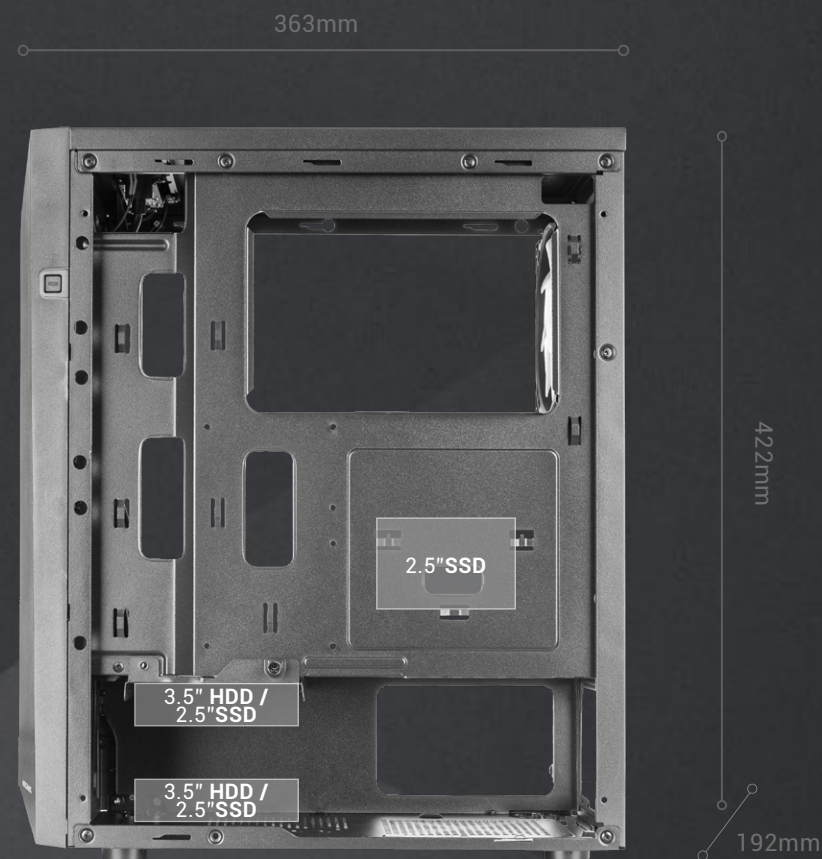

# MC-X7

GAMING CASE

ATX gaming midtower with 12 ARGB lighting modes, 120mm fan included and full side window.

240mm Liquid cooling support and support up to 4 fan. Dual chamber design and cable guiding system.

## SPECIFICATIONS

Type	Midtower
Design	Full side window
Lighting	12 Modos ARGB
Motherboards	ATX / MicroATX / Mini-ITX
Fan	Front: 3x 120mm / Rear: 1x 120mm (included)
Liquid cooling	Front: 240mm - 120mm with radiators up to 275mm length
Drive bays	2x 3.5" HDD / 3x 2.5" SSD
Expansion slots	7
VGA max length	317mm
VGA max width	154mm
CPU	158mm
I/O Ports	USB3.0 x1 / USB2.0 x2 / HD Audio + Mic
Extra	Cable guiding system and dual chamber design
Dimensions	422x192x363mm / 2.72Kg

\* Compatible with radiators up to 275mm long and MicroATX motherboards

REFERENCE	MCX7 (black)	REFERENCE	MCX7W (white)	UNITS/BOX	1	<b>LOGISTICS</b>
EAN	8435693101963	EAN	8435693101970	PACKAGING	460x413x231mm	