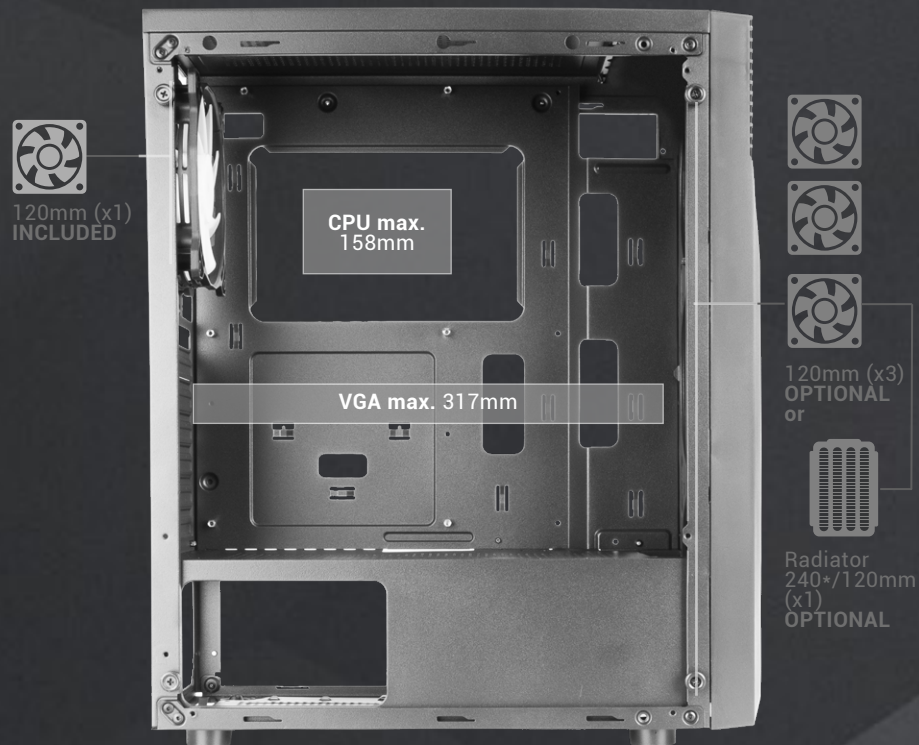

# MC-X7

GAMING CASE

ATX gaming midtower with 12 ARGB lighting modes, 120mm fan included and full side window.

240mm Liquid cooling support and support up to 4 fan. Dual chamber design and cable guiding system.

## SPECIFICATIONS

Type	Midtower
Design	Full side window
Lighting	12 Modos ARGB
Motherboards	ATX / MicroATX / Mini-ITX
Fan	Front: 3x 120mm / Rear: 1x 120mm (included)
Liquid cooling	Front: 240mm - 120mm with radiators up to 275mm length
Drive bays	2x 3.5" HDD / 3x 2.5" SSD
Expansion slots	7
VGA max length	317mm
VGA max width	154mm
CPU	158mm
I/O Ports	USB3.0 x1 / USB2.0 x2 / HD Audio + Mic
Extra	Cable guiding system and dual chamber design
Dimensions	422x192x363mm / 2.72Kg

\* Compatible with radiators up to 275mm long and MicroATX motherboards

REFERENCE	MCX7 (black)	REFERENCE	MCX7W (white)	UNITS/BOX	1	<b>LOGISTICS</b>
EAN	8435693101963	EAN	8435693101970	PACKAGING	460x413x231mm	